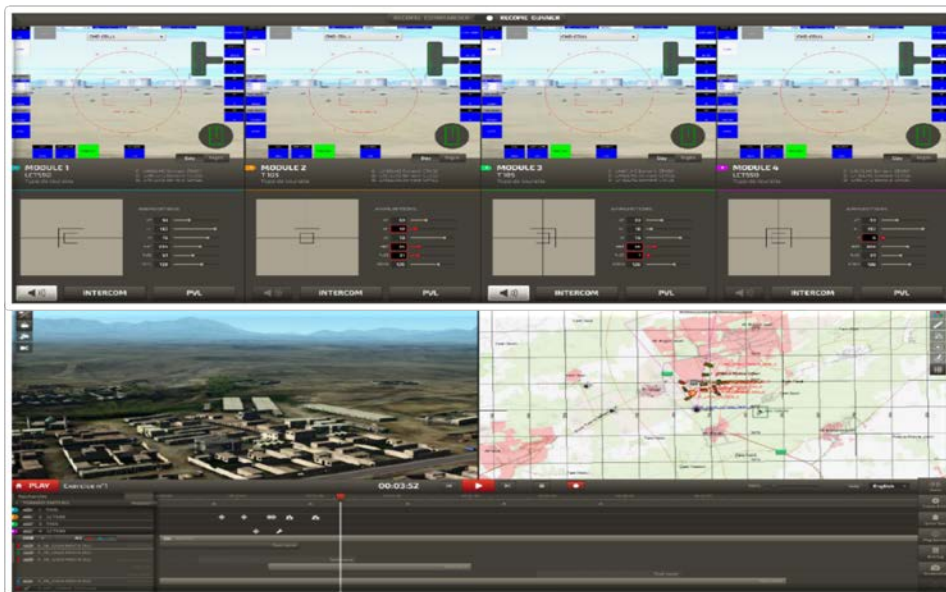

Multi-role high-end instructor station

- **Comprehensive:**
 - After action review, briefing-debriefing, exercise control and exercise creation functions are all included.

- **Scalable:**
 - Several IOS can supervise or monitor multiple exercises running simultaneously.

- **Design:**
 - The instructor station has been designed by operational experts to ensure its quick adoption by end-users.