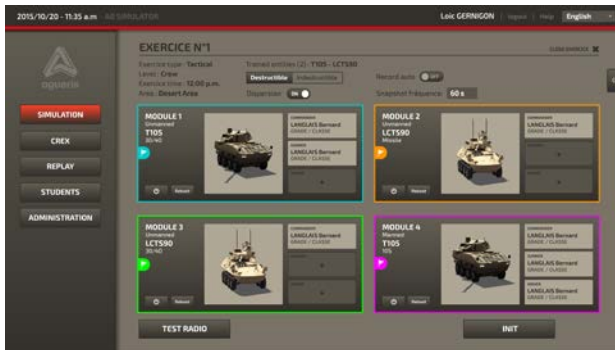

Multi-role high-end instructor station

- **Comprehensive:**
 - After action review, briefing-debriefing, exercise control and exercise creation functions are all included.

- **Scalable:**
 - Several IOS can supervise or monitor multiple exercises running simultaneously.

- **Design:**
 - The instructor station has been designed by operational experts to ensure its quick adoption by end-users.